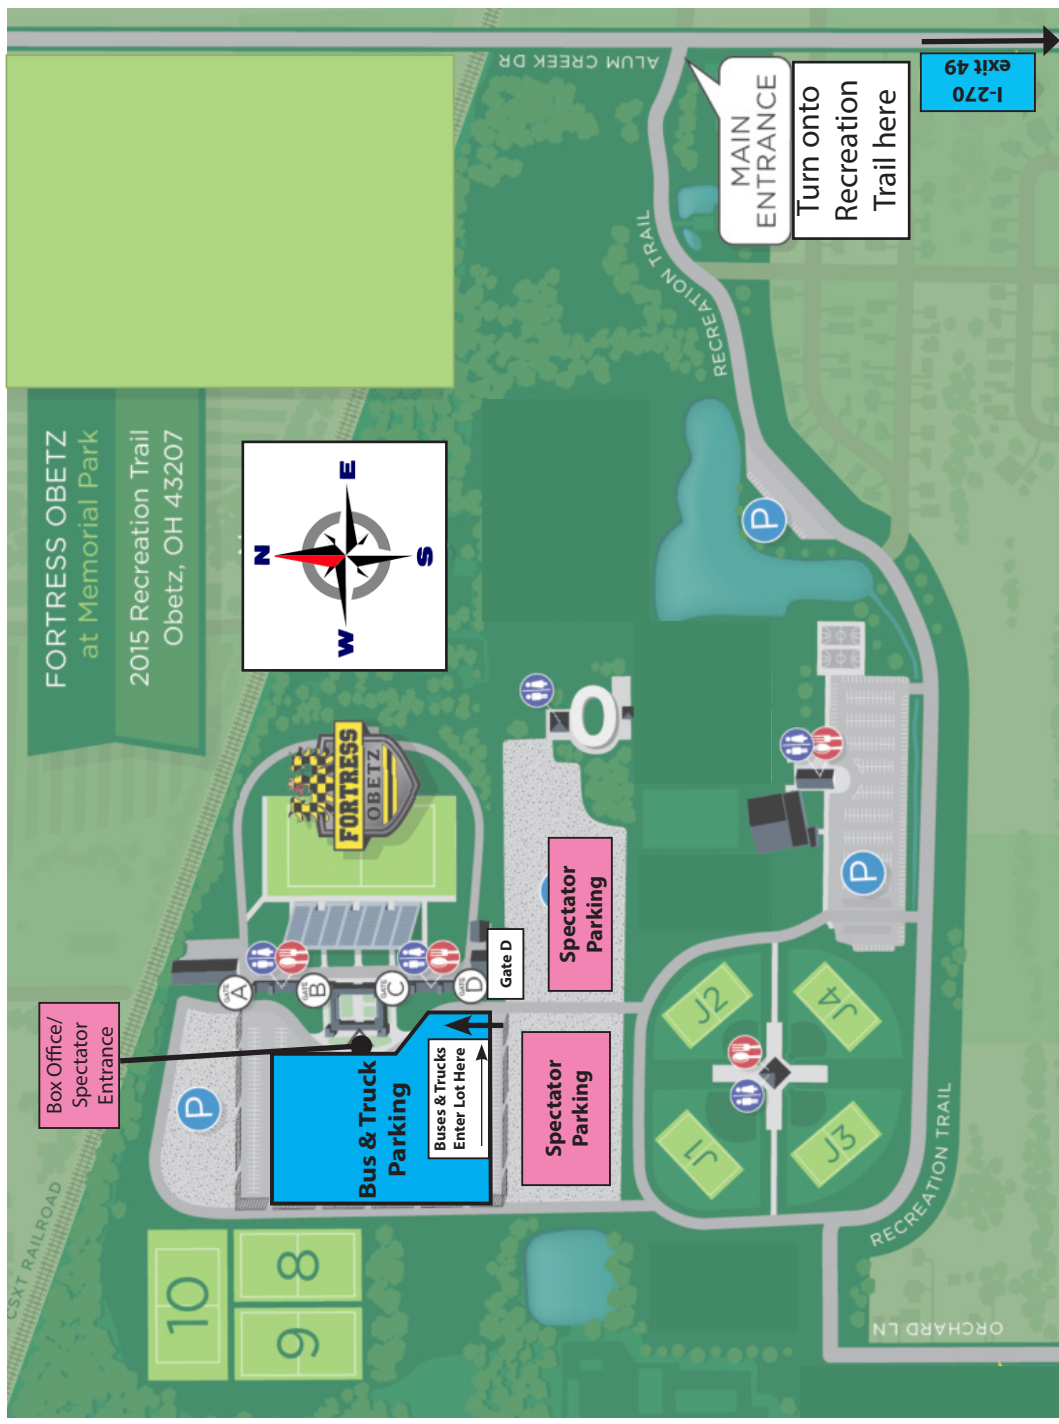

Central Ohio Regional Championship, presented by Yamaha

# BUS & TRUCK ARRIVAL MAP

September 23, 2023 • Fortress Obetz • Obetz, OH

**PLEASE NOTE:** All traffic must enter the property from Alum Creek Drive. There is NO ACCESS from the North. Please allow ample travel time to the venue.