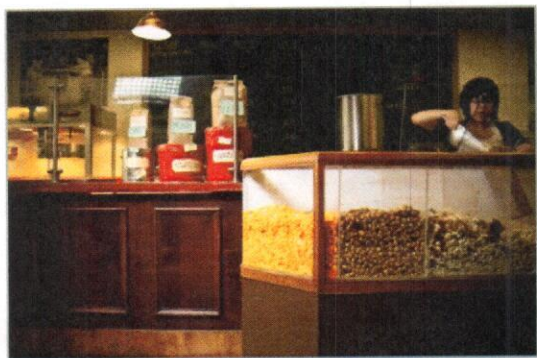

Savory Herb 2.5 oz.

A lighter popcorn coated with a savory blend of herbs and seasonings.